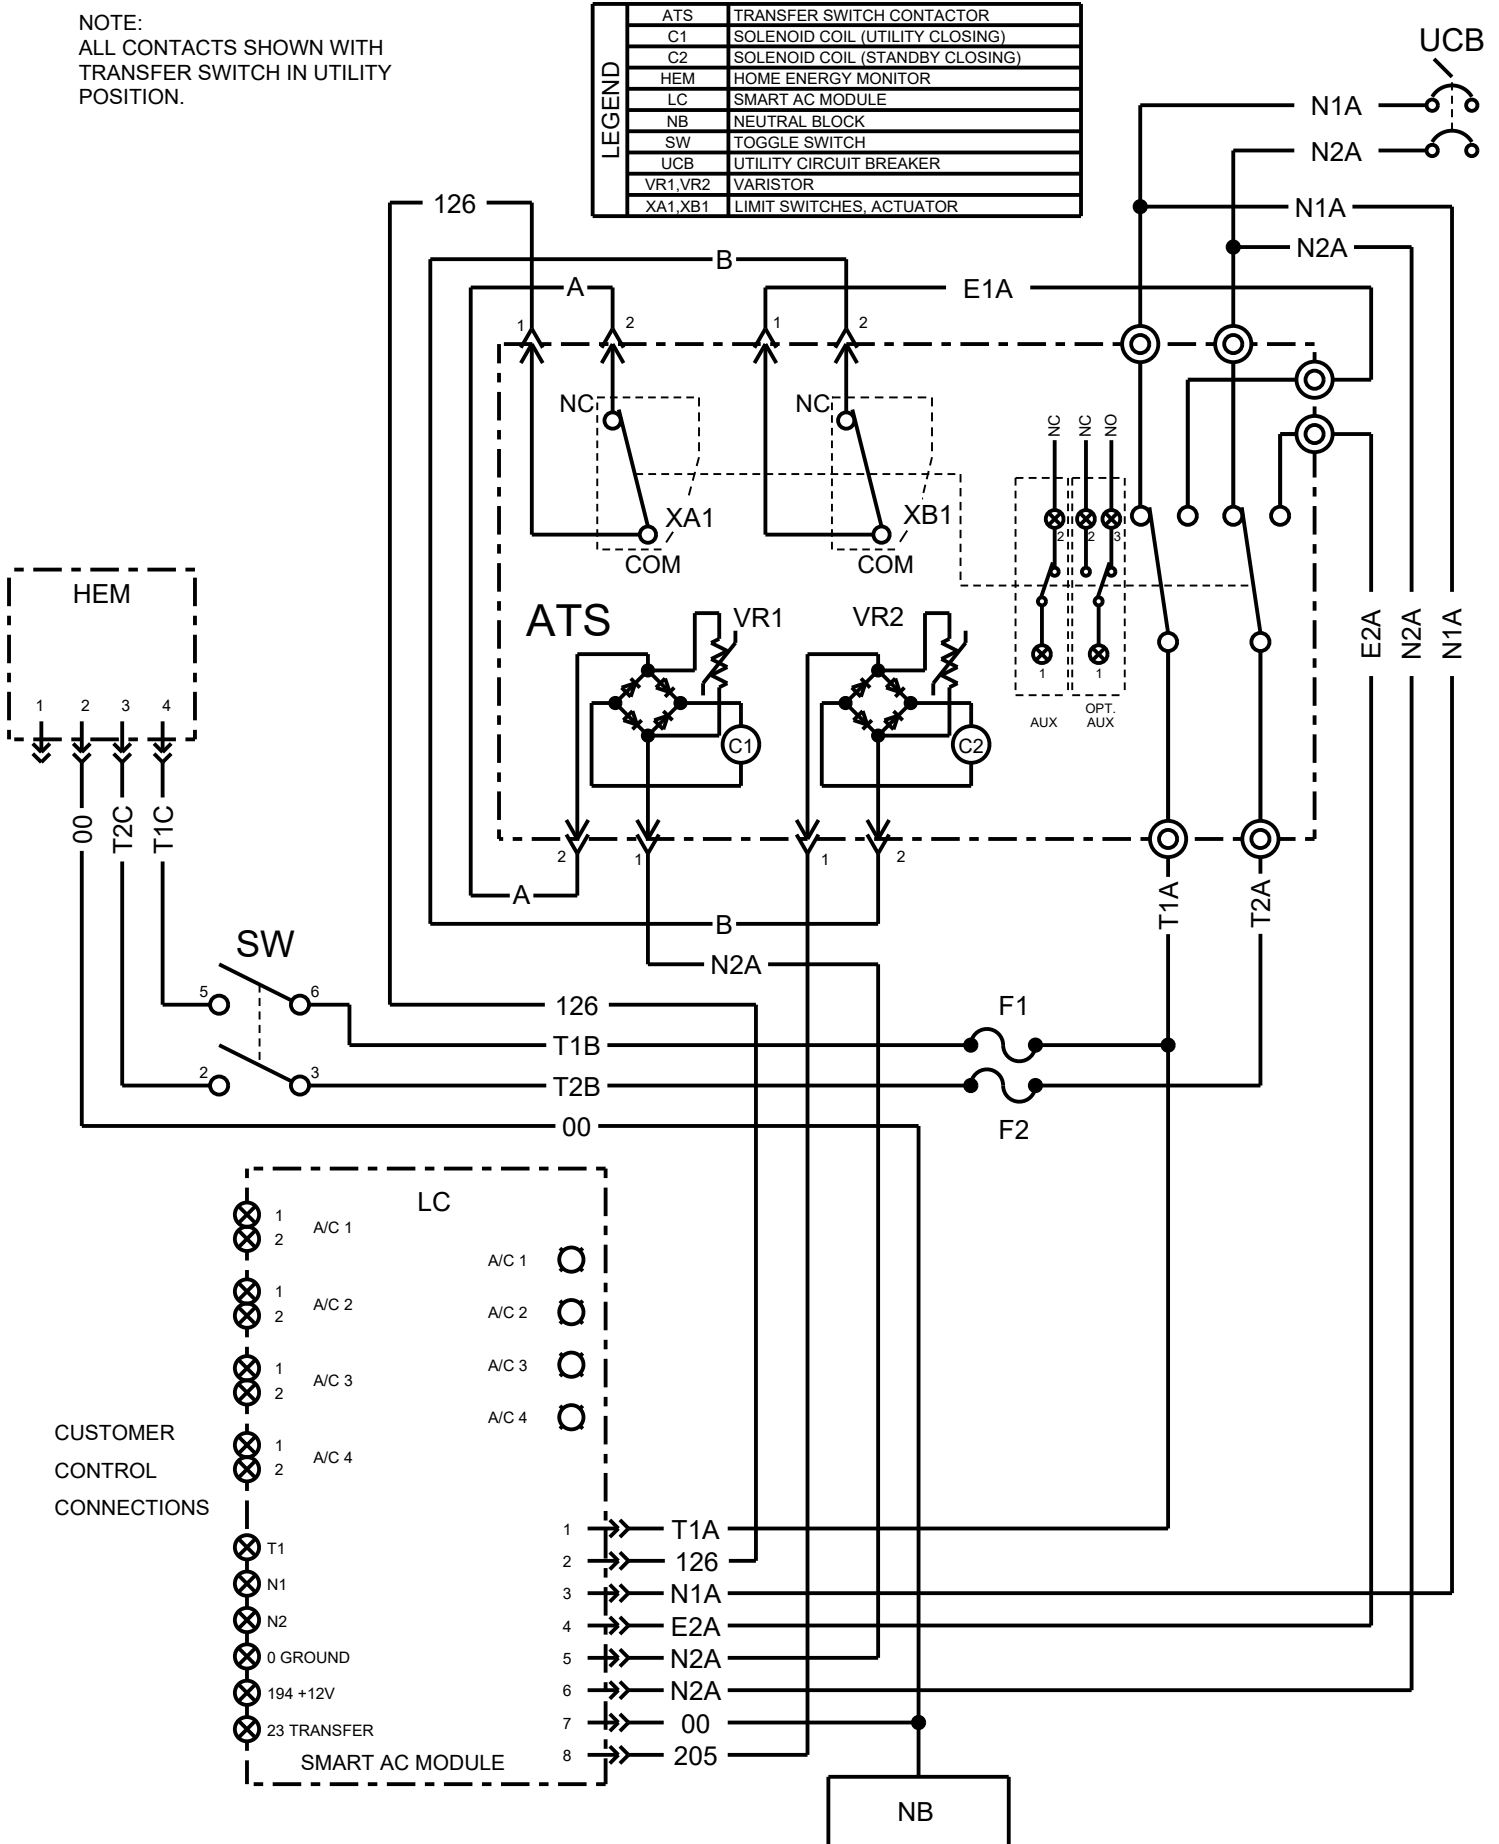

# GROUP G

NOTE:  
ALL CONTACTS SHOWN WITH  
TRANSFER SWITCH IN UTILITY  
POSITION.

LEGEND	
ATS	TRANSFER SWITCH CONTACTOR
C1	SOLENOID COIL (UTILITY CLOSING)
C2	SOLENOID COIL (STANDBY CLOSING)
HEM	HOME ENERGY MONITOR
LC	SMART AC MODULE
NB	NEUTRAL BLOCK
SW	TOGGLE SWITCH
UCB	UTILITY CIRCUIT BREAKER
VR1,VR2	VARISTOR
XA1,XB1	LIMIT SWITCHES, ACTUATOR

SCHEMATIC - DIAGRAM  
TRANSFER SWITCH 200A HEM  
DRAWING A0000463157